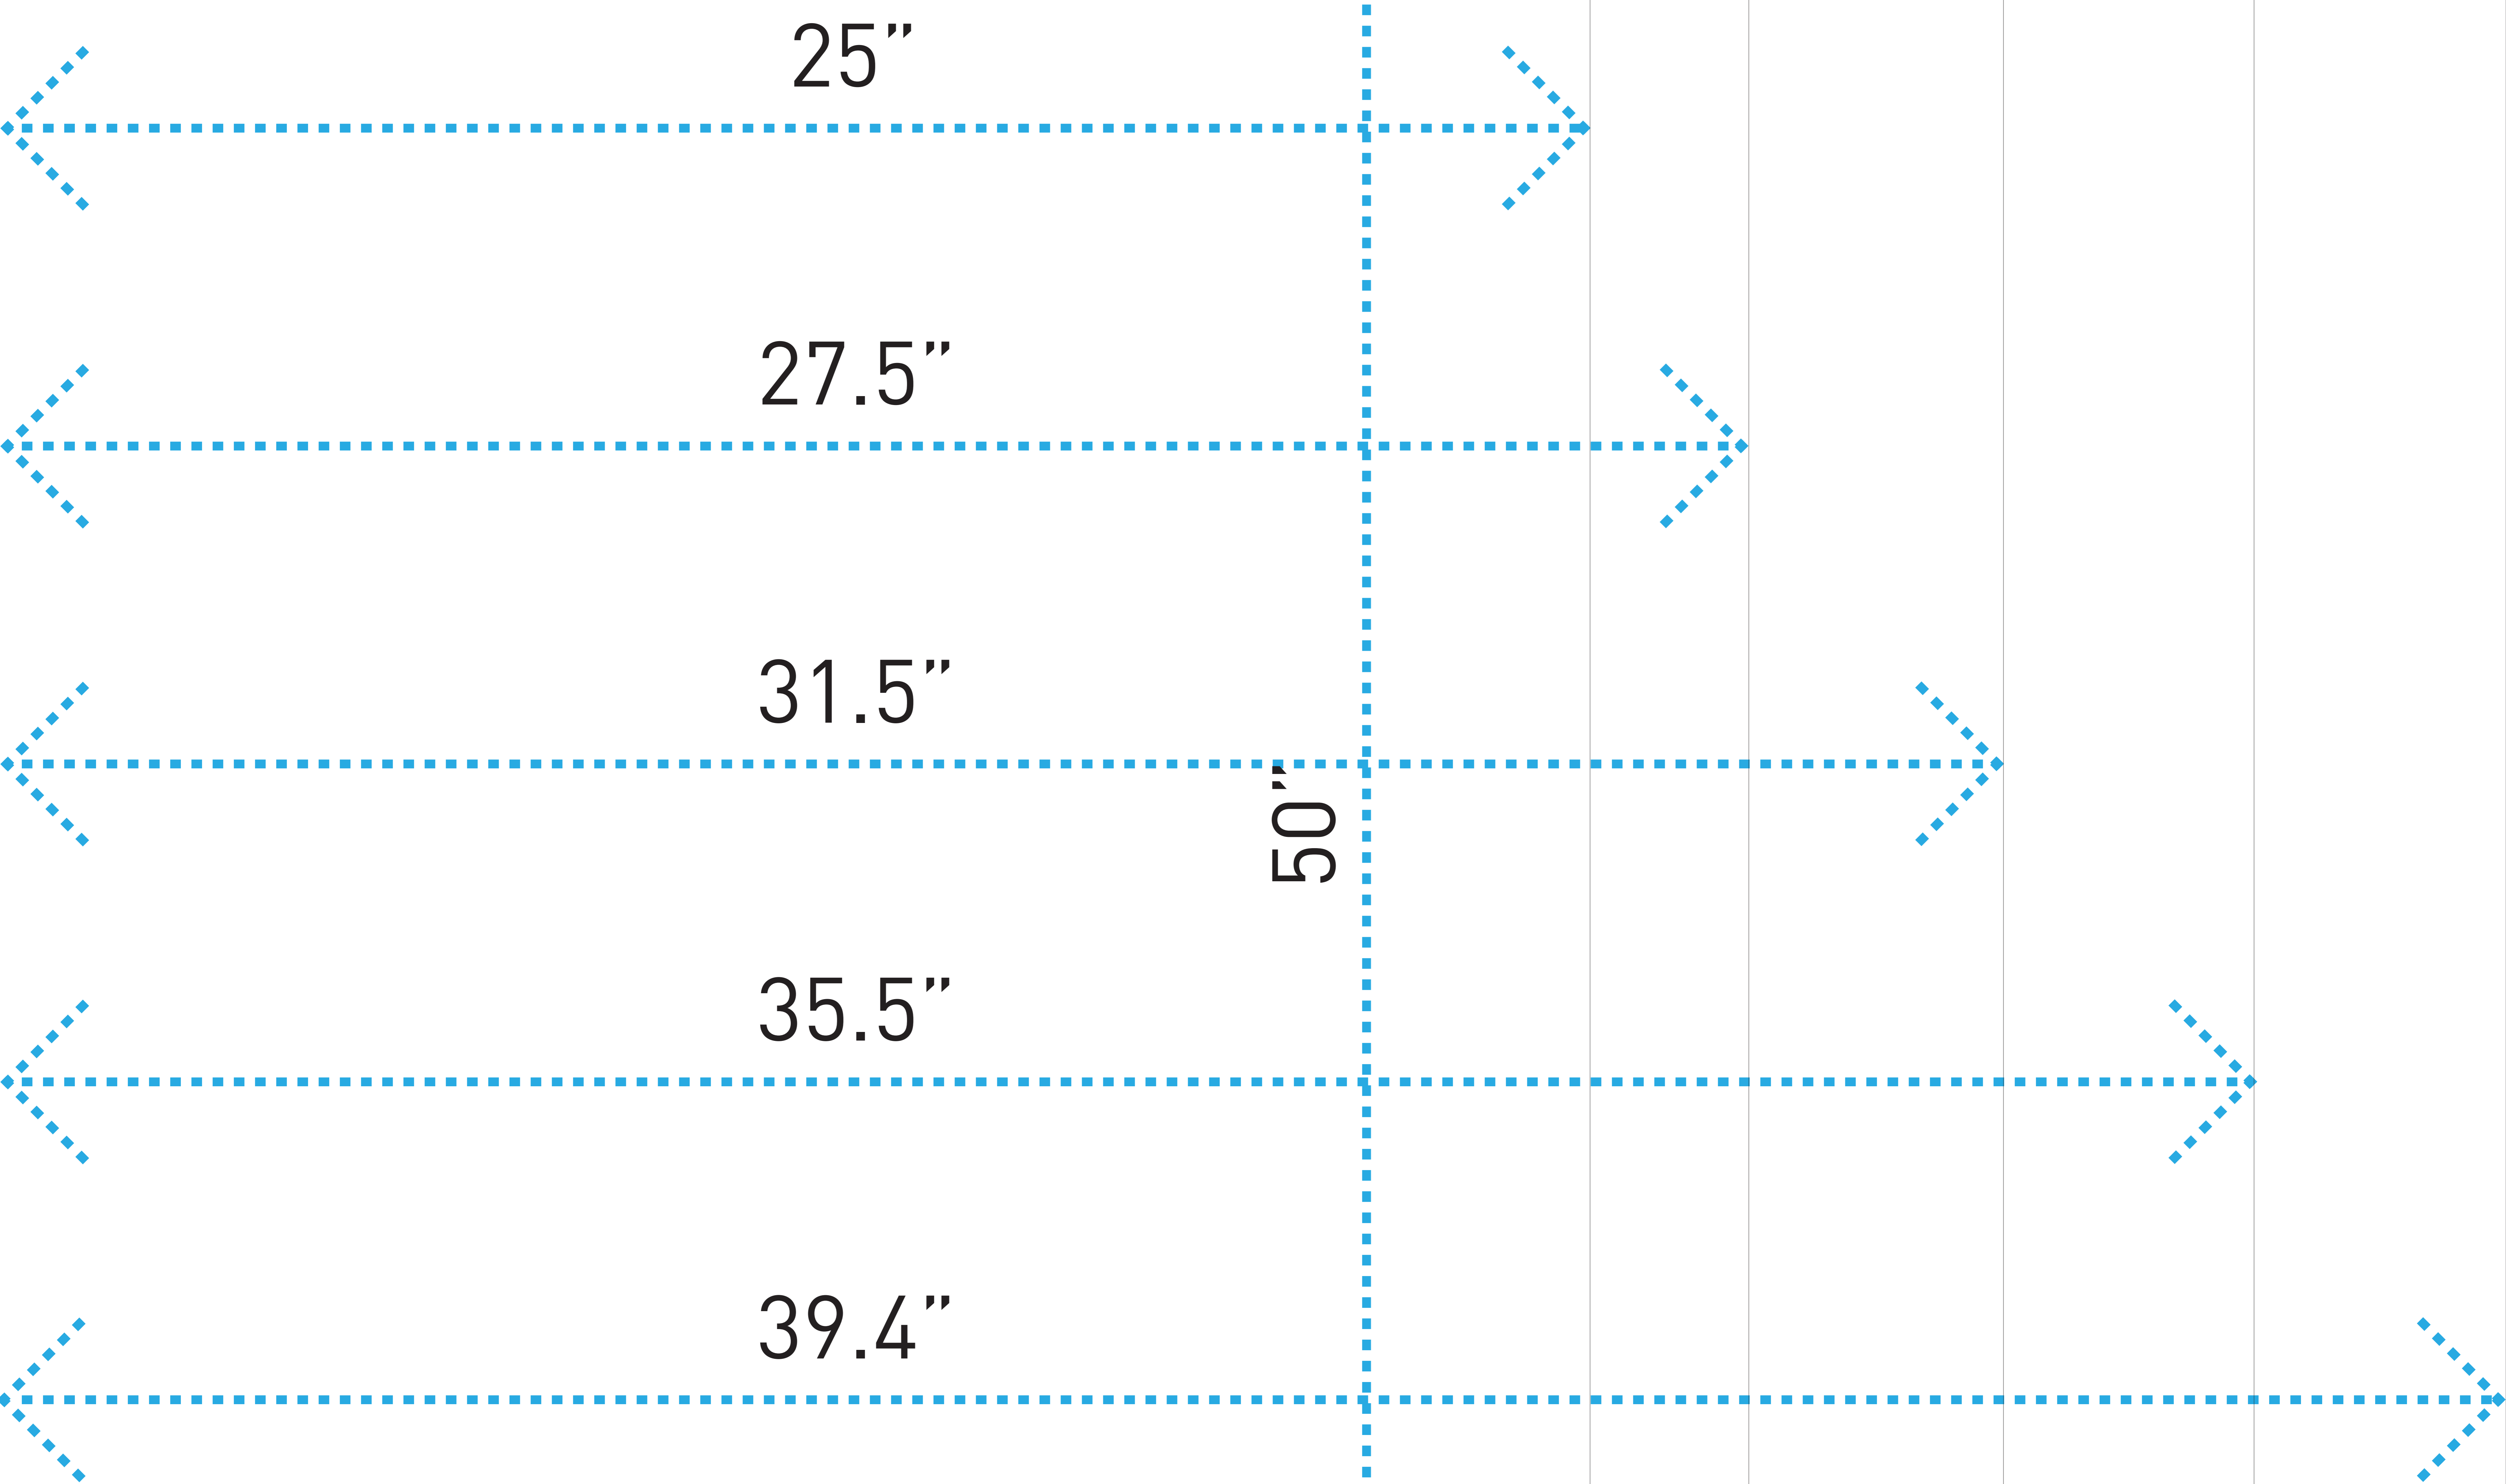

Standard Graphic Cable Penguin

Various Widths:

25", 27.5", 31.5", 35.5", 39.4"

Height up to 50"

Include fonts or convert them to outline.

Use vector logos when possible.

Image resolution required is
75PPI (pixels per inch) at full size.